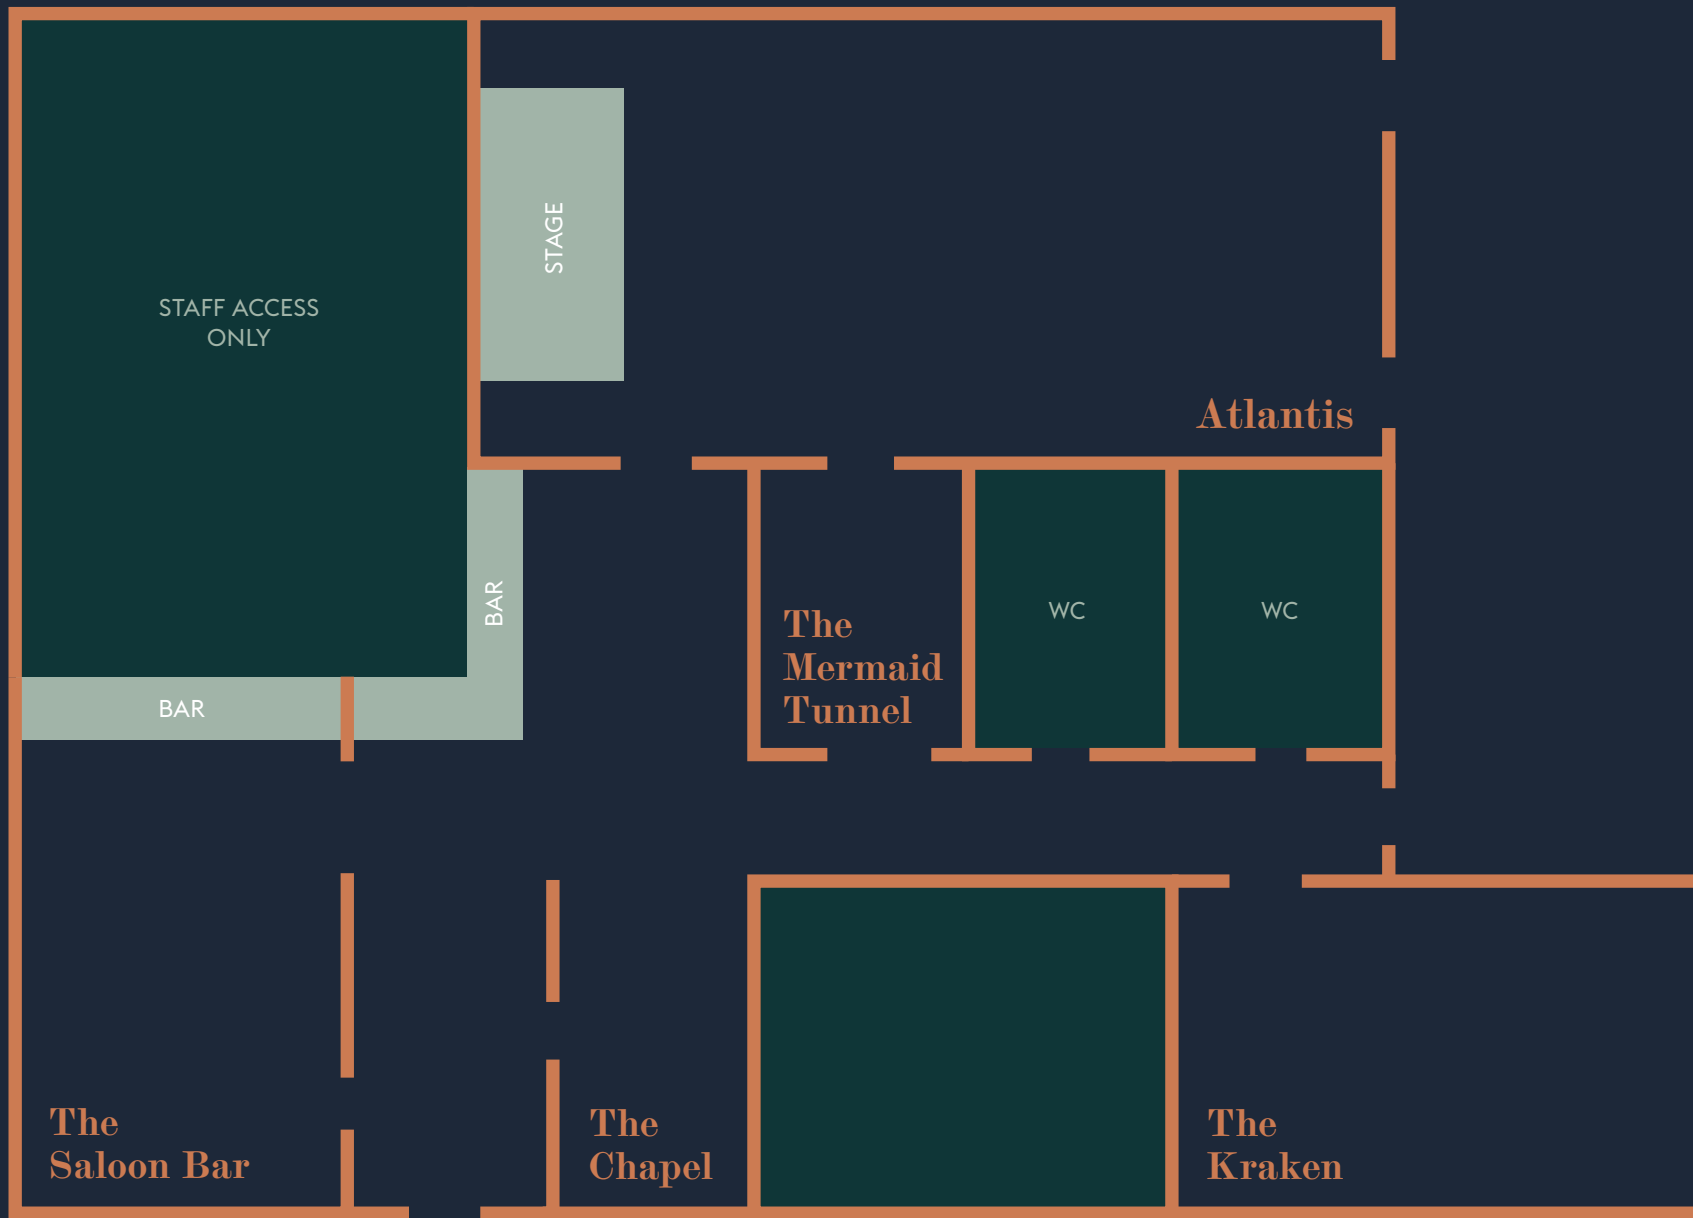

ENTRANCE/
FIRE EXIT

Lower Deck—Floor Plan