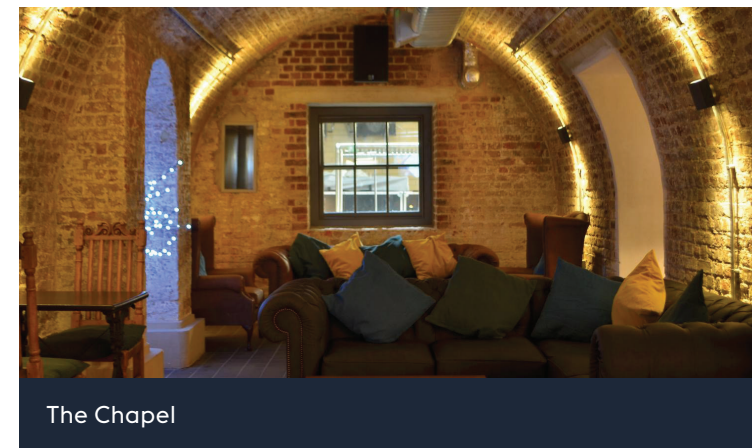

After a multi-million-pound refurbishment in 2018, the Dreadnought building is now the centre of the University of Greenwich. The building retains its character and sense of history while also being a state-of-the-art hub providing learning facilities, 500-person capacity bar and social spaces.

The Lower Deck is made up of 5 unique spaces—including a unique outdoor garden space—located beneath the Dreadnought Building on the Royal Naval College Campus in Greenwich. The venue is incredibly versatile with a capacity of 500, a 2.00am licence on Fridays and Saturdays and comes with an outdoor garden space. Located in Greenwich it offers transport links from the City, central London and Canary Wharf. With a state-of-the-art sound system and visual capabilities, the Lower Deck is the ultimate blank canvas space for club nights, concerts, private functions, product launches and experimental events.

Main Bar

The Saloon Bar

The Mermaid Tunnel

The Kraken Room

The Saloon Bar

The Chapel

05

The Saloon Bar 🍷 40 🧑 60-80
 The Kraken 🍷 30 🧑 20-30